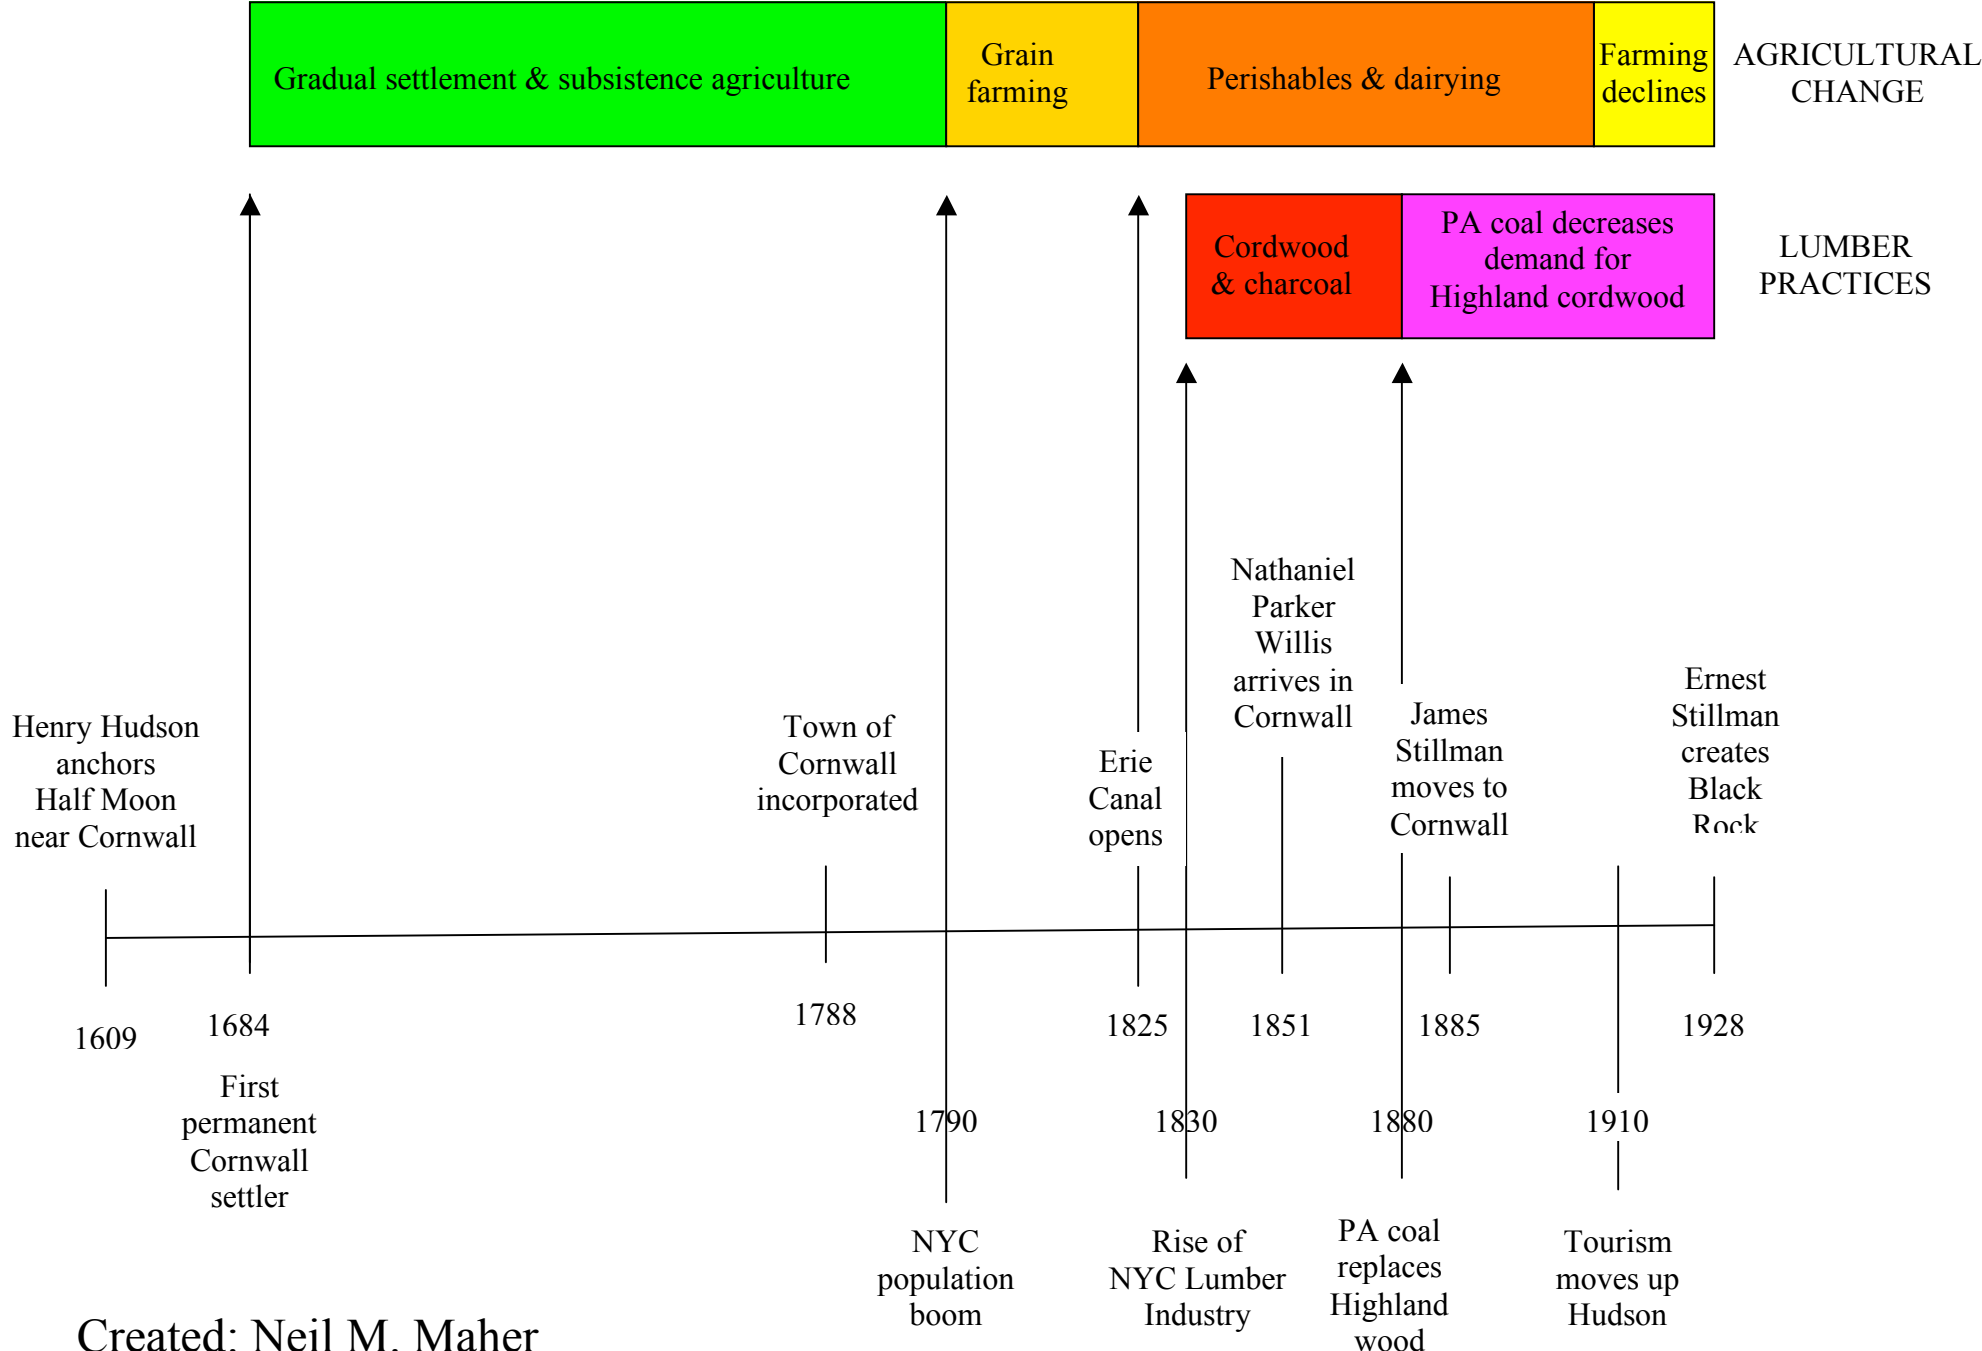

Black Rock Forest Lumbering Timeline: 1609-1928

Created: Neil M. Maher