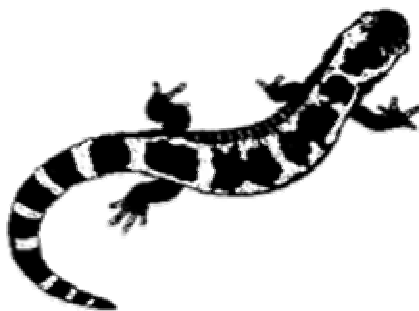

STATUS

Common • Occasional •
Uncommon • Rare or Not Present

HABITAT

Swamp/Wetland • Forest • Pond •
Rocky Outcrop • Stream

Reptiles of Black Rock Forest

Family	<u>Scientific Name</u>	<u>Common Name</u>	<u>Status</u>
Lacertidae	<i>Eumeces fasciatus</i>	Five-Line Skink	O
Colubridae	<i>Coluber constrictor</i>	Racer	C
	<i>Diadophis punctatus</i>	Ring-neck Snake	C
	<i>Elaphe obsoleta</i>	Rat Snake	C
	<i>Heterodon platyrhinos</i>	Eastern Hognose Snake	U
	<i>Lampropeltis triangulum</i>	Milk Snake	U
	<i>Nerodia sipedon</i>	Northern Water Snake	C
	<i>Storeria dekayi</i>	Brown Snake	O
	<i>Thamnophis sauritus</i>	Eastern Ribbon Snake	C
	<i>Thamnophis sirtalis</i>	Common Garter Snake	C
Viperidae	<i>Crotalus horridus</i>	Timber Rattlesnake	U
Emydidae	<i>Chrysemys picta</i>	Painted Turtle	C
	<i>Clemmys guttata</i>	Spotted Turtle	O
	<i>Clemmys insculpta</i>	Wood Turtle	O
	<i>Clemmys muhlenbergi</i>	Bog Turtle	R
	<i>Terrapene carolina</i>	Eastern Box Turtle	C
Chelydridae	<i>Chelydra serpentina</i>	Snapping Turtle	C

Amphibians of Black Rock Forest

Family	<u>Scientific Name</u>	<u>Common Name</u>	<u>Status</u>
Ambystomidae	<i>Ambystoma maculatum</i>	Jefferson Salamander	R
	<i>Ambystoma laterale</i>	Blue-spotted Salamander	R
	<i>Ambystoma opacum</i>	Spotted Salamander	O
	<i>Ambystoma jeffersonianum</i>	Marbled Salamander	O
Plethodontidae	<i>Desmognathus fuscus</i>	Dusky Salamander	R
	<i>Eurycea bislineata</i>	Two-lined Salamander	C
	<i>Pseudotriton ruber</i>	Four-toed Salamander	C
	<i>Plethodon cinereus</i>	Red-backed Salamander	C
	<i>Plethodon glutinosus</i>	Slimy Salamander	C
	<i>Hemidactylium scutatum</i>	Northern Red Salamander	C
Salamandridae	<i>Notophthalmus viridescens</i>	Eastern Newt	C
Salientia	<i>Scaphiopus holbrooki</i>	Eastern Spadefoot	R
	<i>Rana catesbeiana</i>	Bull Frog	O
	<i>Rana clamitans</i>	Green Frog	C
	<i>Rana palustris</i>	Pickerel Frog	C
	<i>Rana pipiens</i>	Northern Leopard Frog	R
	<i>Rana sylvatica</i>	Wood Frog	C
Microhylidae	<i>Bufo americanus</i>	American Toad	C
Hylidae	<i>Acris crepitans</i>	Northern Cricket Frog	R
	<i>Hyla versicolor</i>	Common Gray Tree Frog	C
	<i>Hyla crucifer</i>	Spring Peeper	C

COMMON NAME

Reptiles

Five-Line Skink
Racer
Ring-neck Snake
Rat Snake
Eastern Hognose Snake
Milk Snake
Northern Water Snake
Brown Snake
Eastern Ribbon Snake
Common Garter Snake
Timber Rattlesnake
Painted Turtle
Spotted Turtle
Wood Turtle
Bog Turtle
Eastern Box Turtle
Snapping Turtle

HABITAT

F	P	R	St	Sw
		x		
x	x		x	x
x				x
x			x	x
x	x			x
x		x	x	x
	x		x	x
x			x	x
x			x	x
x	x	x	x	
	x			x
	x			x
x				x
	x			x

COMMON NAME

Amphibians

Jefferson Salamander
Blue-spotted Salamander
Spotted Salamander
Marbled Salamander
Dusky Salamander
Two-lined Salamander
Four-toed Salamander
Red-backed Salamander
Slimy Salamander
Northern Red Salamander
Eastern Newt
Eastern Spadefoot
Bull Frog
Green Frog
Pickerel Frog
Northern Leopard Frog
Wood Frog
American Toad
Northern Cricket Frog
Common Gray Tree Frog
Spring Peeper

HABITAT

F	P	R	St	Sw
x				x
x				x
x				x
x				x
x				x
x			x	x
x				x
x				x
x				x
x				x
	x			x
x	x		x	x
	x			x
	x			x
x				x
x	x			x