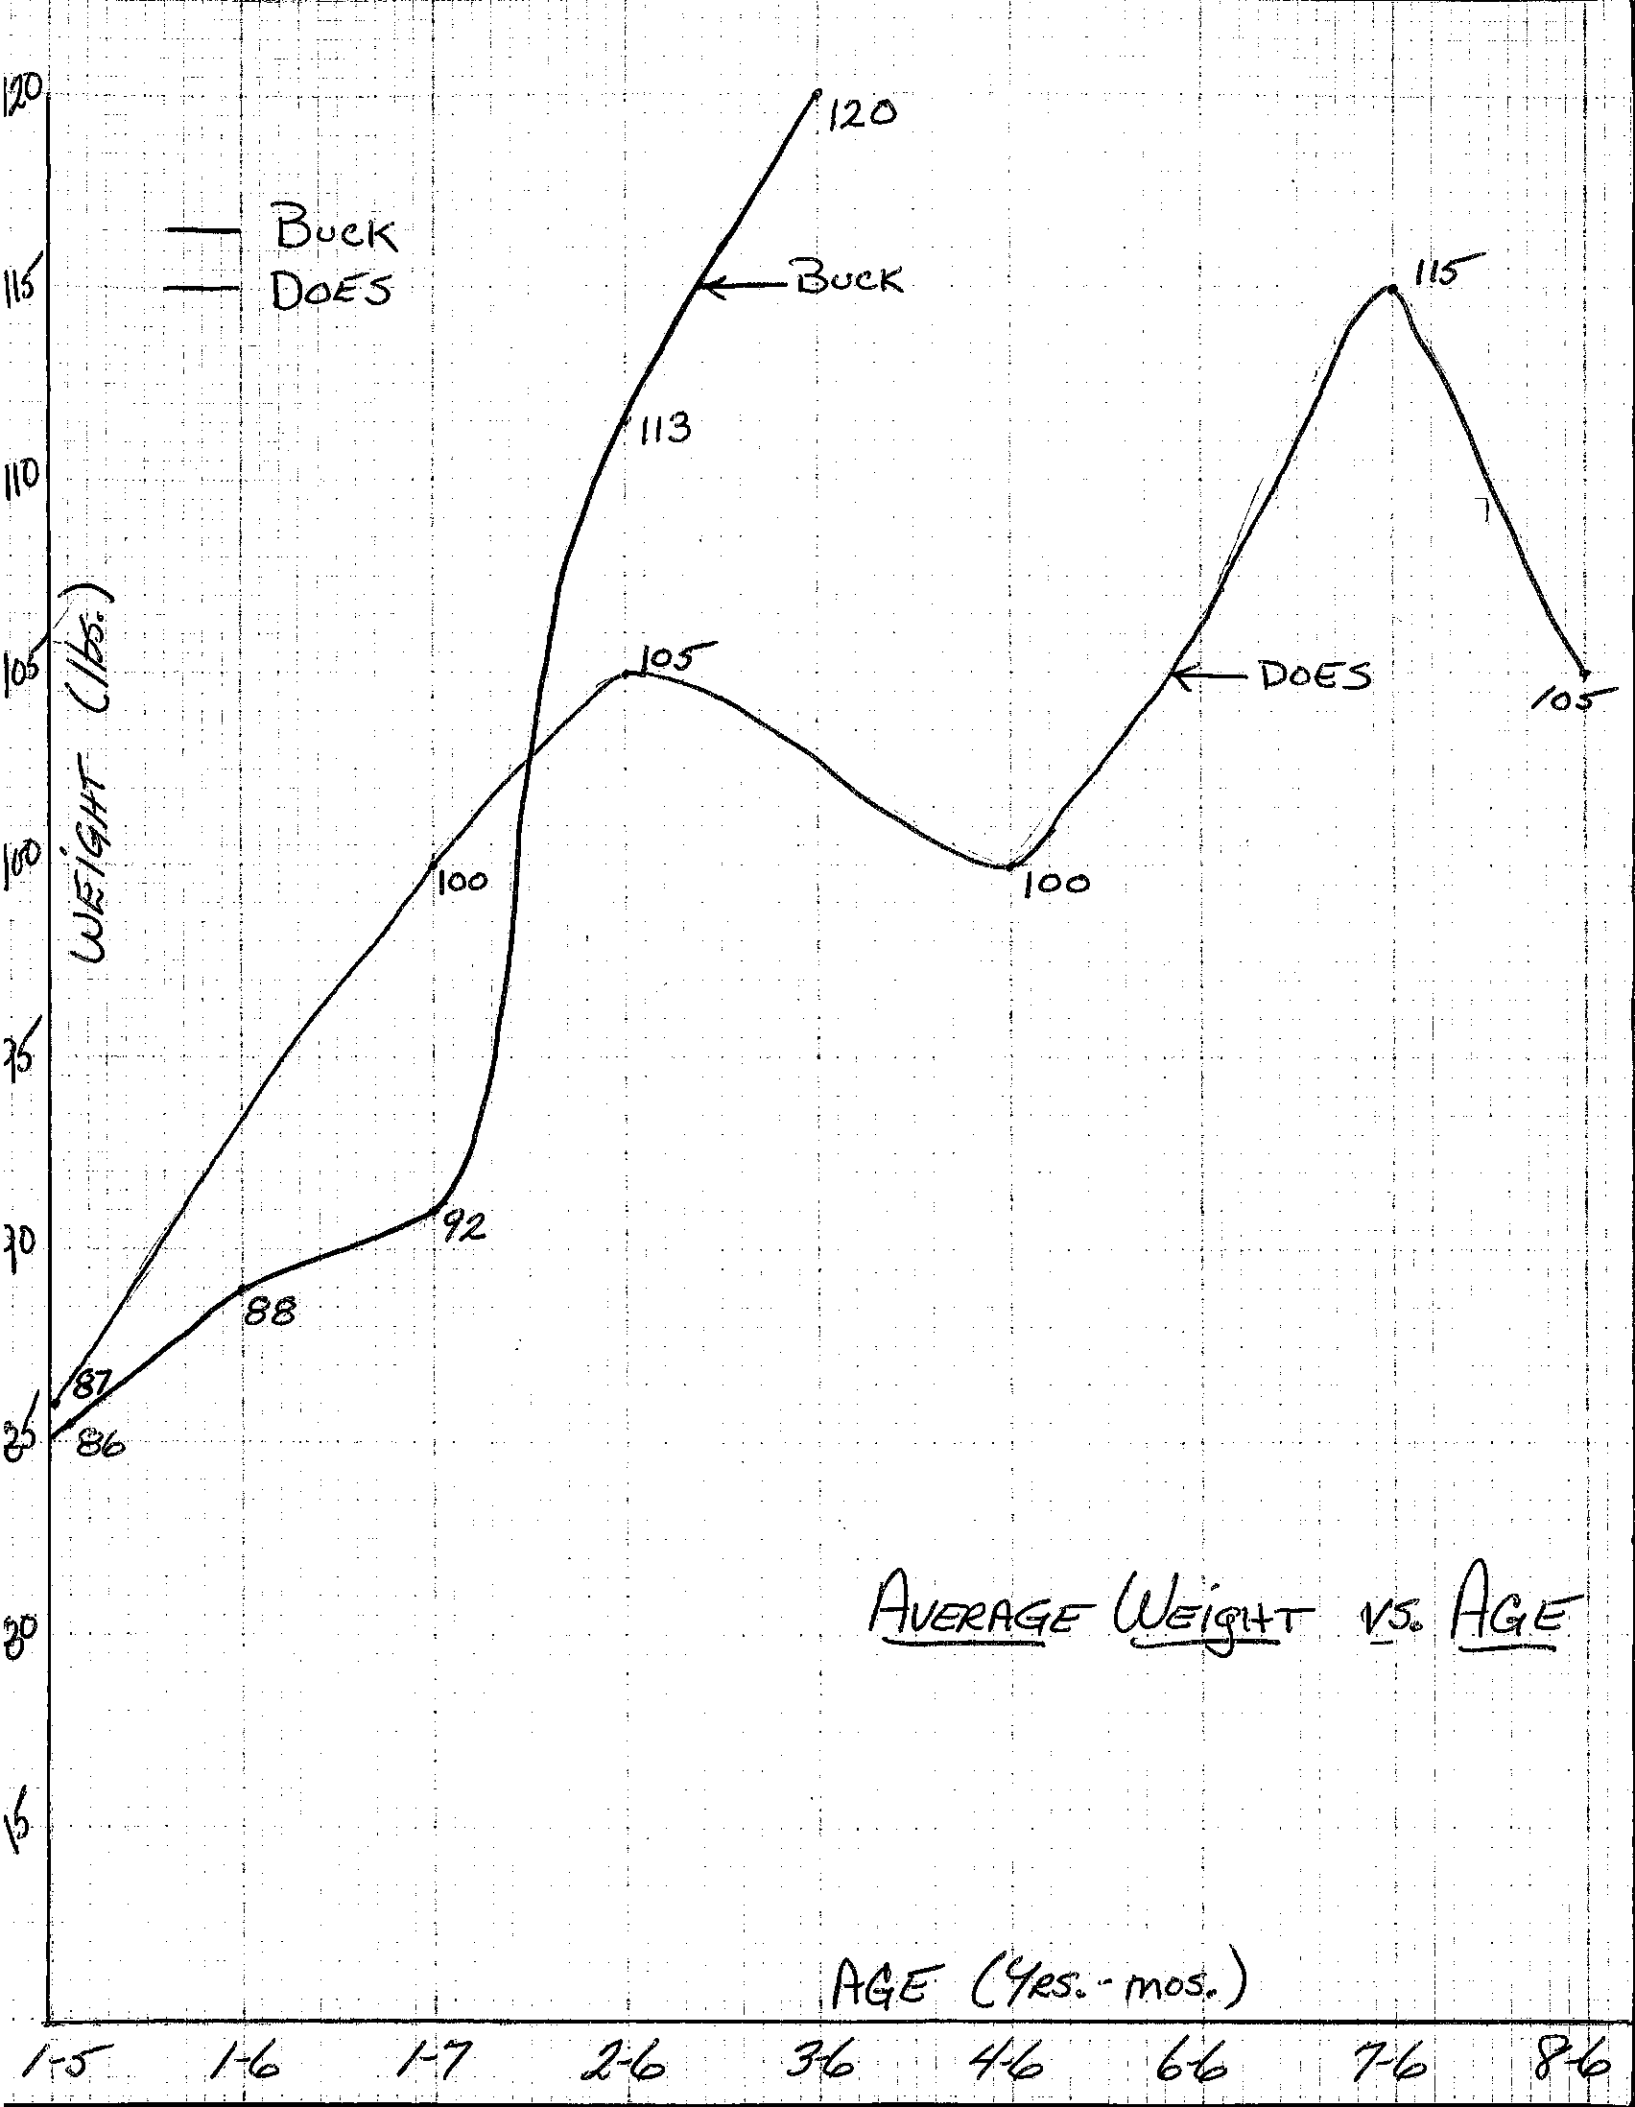

WEIGHT (lbs.)

AVG

BEAM (mm)	75	80	85	90	95	100	105	110	~~115~~	120
11		1								80
12										- 81
13										- 82
14	1	1	1	1						82.5
15										- 83
16	1	1	2		1					84
17			1			1	2			98.7
18		2		1			1			88.7
19					1			1		102.5
20										- 106
21								1		110
22					2			1		100
23										- 103
24							1			105
25										120 2
26										-
27										-
28										-
29										120 2
AVG.	15	15.4	15.7	16	19.7	17	19	20.6	-	27

AVG.

OVER