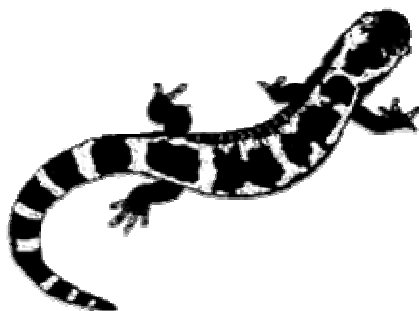

STATUS

Common • Occasional •
Uncommon • Rare or Not Present

HABITAT

Swamp/Wetland • Forest • Pond •
Rocky Outcrop • Stream

Reptiles of Black Rock Forest

Family	<u>Scientific Name</u>	<u>Common Name</u>	<u>Status</u>
Lacertidae	<i>Eumeces fasciatus</i>	Five-Line Skink	O
Colubridae	<i>Coluber constrictor</i>	Racer	C
	<i>Diadophis punctatus</i>	Ring-neck Snake	C
	<i>Elaphe obsoleta</i>	Rat Snake	C
	<i>Heterodon platyrhinos</i>	Eastern Hognose Snake	U
	<i>Lampropeltis triangulum</i>	Milk Snake	U
	<i>Nerodia sipedon</i>	Northern Water Snake	C
	<i>Storeria dekayi</i>	Brown Snake	O
	<i>Thamnophis sauritus</i>	Eastern Ribbon Snake	C
	<i>Thamnophis sirtalis</i>	Common Garter Snake	C
Viperidae	<i>Crotalus horridus</i>	Timber Rattlesnake	U
Emydidae	<i>Chrysemys picta</i>	Painted Turtle	C
	<i>Clemmys guttata</i>	Spotted Turtle	O
	<i>Clemmys insculpta</i>	Wood Turtle	O
	<i>Clemmys muhlenbergi</i>	Bog Turtle	R
	<i>Terrapene carolina</i>	Eastern Box Turtle	C
Chelydridae	<i>Chelydra serpentina</i>	Snapping Turtle	C

Amphibians of Black Rock Forest

Family	<u>Scientific Name</u>	<u>Common Name</u>	<u>Status</u>
Ambystomidae	<i>Ambystoma jeffersonianum</i>	Jefferson Salamander	R
	<i>Ambystoma laterale</i>	Blue-spotted Salamander	R
	<i>Ambystoma maculatum</i>	Spotted Salamander	O
	<i>Ambystoma opacum</i>	Marbled Salamander	O
Plethodontidae	<i>Desmognathus fuscus</i>	Dusky Salamander	R
	<i>Eurycea bislineata</i>	Two-lined Salamander	C
	<i>Pseudotriton ruber</i>	Four-toed Salamander	C
	<i>Plethodon cinereus</i>	Red-backed Salamander	C
	<i>Plethodon glutinosus</i>	Slimy Salamander	C
	<i>Hemidactylium scutatum</i>	Northern Red Salamander	C
Salamandridae	<i>Notophthalmus viridescens</i>	Eastern Newt	C
Salientia	<i>Scaphiopus holbrooki</i>	Eastern Spadefoot	R
	<i>Rana catesbeiana</i>	Bull Frog	O
	<i>Rana clamitans</i>	Green Frog	C
	<i>Rana palustris</i>	Pickereel Frog	C
	<i>Rana pipiens</i>	Northern Leopard Frog	R
	<i>Rana sylvatica</i>	Wood Frog	C
Microhylidae	<i>Bufo americanus</i>	American Toad	C
Hylidae	<i>Acris crepitans</i>	Northern Cricket Frog	R
	<i>Hyla versicolor</i>	Common Gray Tree Frog	C
	<i>Hyla crucifer</i>	Spring Peeper	C

COMMON NAME

Reptiles

Five-Line Skink
Racer
Ring-neck Snake
Rat Snake
Eastern Hognose Snake
Milk Snake
Northern Water Snake
Brown Snake
Eastern Ribbon Snake
Common Garter Snake
Timber Rattlesnake
Painted Turtle
Spotted Turtle
Wood Turtle
Bog Turtle
Eastern Box Turtle
Snapping Turtle

HABITAT

F	P	R	St	Sw
		x		
x	x		x	x
x				x
x			x	x
x	x			x
x		x	x	x
	x		x	x
x			x	x
x			x	x
x	x	x	x	
	x			x
	x			x
x				x
	x			x

COMMON NAME

Amphibians

Jefferson Salamander
Blue-spotted Salamander
Spotted Salamander
Marbled Salamander
Dusky Salamander
Two-lined Salamander
Four-toed Salamander
Red-backed Salamander
Slimy Salamander
Northern Red Salamander
Eastern Newt
Eastern Spadefoot
Bull Frog
Green Frog
Pickereel Frog
Northern Leopard Frog
Wood Frog
American Toad
Northern Cricket Frog
Common Gray Tree Frog
Spring Peeper

HABITAT

F	P	R	St	Sw
x				x
x				x
x				x
x				x
x				x
x			x	x
x				x
x				x
x				x
	x			x
x	x		x	x
	x			x
	x			x
x				x
x	x			x